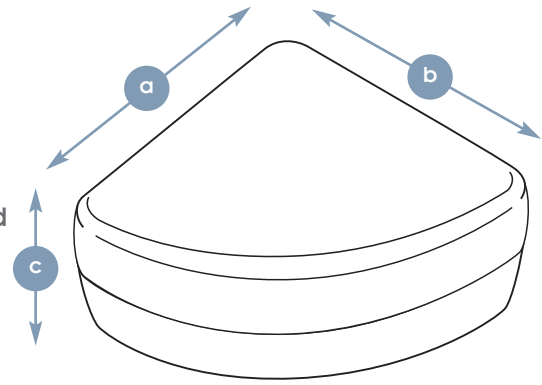

Triangular Tins

- The dimensions are the base size, we then have two piece tins that have fixed heights and three piece tins that have various heights.
- Three piece tins are lid, body and base, the base is the tool size and the body can be varied in height.
- The lids available are coded with a letter.

| Product Name | Code | Size (mm) (a x b) | Heights Available (mm) (c) | Cover/Lid |
|-----------------------------|-------|----------------------|-------------------------------|-----------|
| Triangle Tin | T3208 | 69 x 64 | 19 | E009 |
| Triangle Tin | T3060 | 62 x 83.5 | 22, 105 | E016 |
| Triangle Shape Fan Tin | T3073 | 126 x 75 | 56, 145, 167, 170, 196, 282 | E012 |
| Hershey's Kiss Triangle Tin | T3217 | 112 x 100 | 38 | A001 |
| Triangle Tin | T3187 | 140 x 102 | 52 | E009 |
| Triangle Tin | T3329 | 177 x 177 | 47 | A028 |
| Triangle Tin | T3103 | 181 x 182 | 47 | A002 |